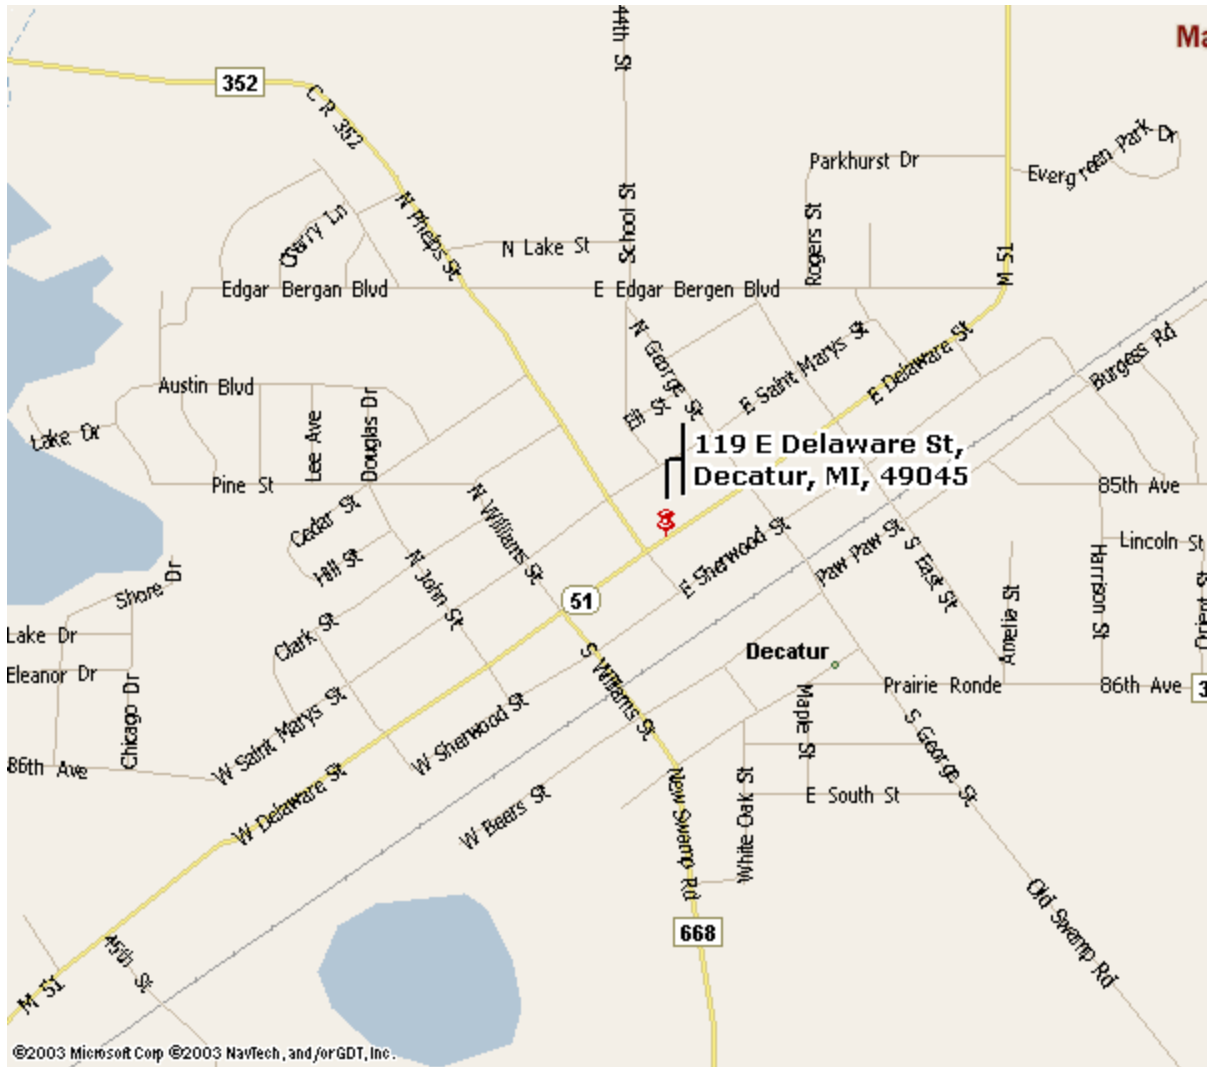

# First Presbyterian Church

P.O. Box 220  
119 East Delaware  
Decatur, MI 49045  
269.423.4981

©2003 Microsoft Corp ©2003 Navtech, and/or GDT, Inc.

©2003 Microsoft Corp ©2003 Navtech, and/or GDT, Inc.

## Driving Directions

**N:** Merge onto US-31 S. Merge onto I-96 E toward Gd Rapids/Lansing. Merge onto US-131 S via exit number 31A toward GD Rapids/Kalamazoo. Merge onto I-94 W via exit number 34B toward Chicago. Take the M-51 exit (exit number 56) toward Decatur/Dowagiac. Turn right onto MI-51/43<sup>RD</sup> St/CR-671. Continue to follow MI-51. End at 119 E Delaware St.

**S:** Take US-131 N. Merge onto I-94 W or E depending on the direction you are coming from. Continue as above.