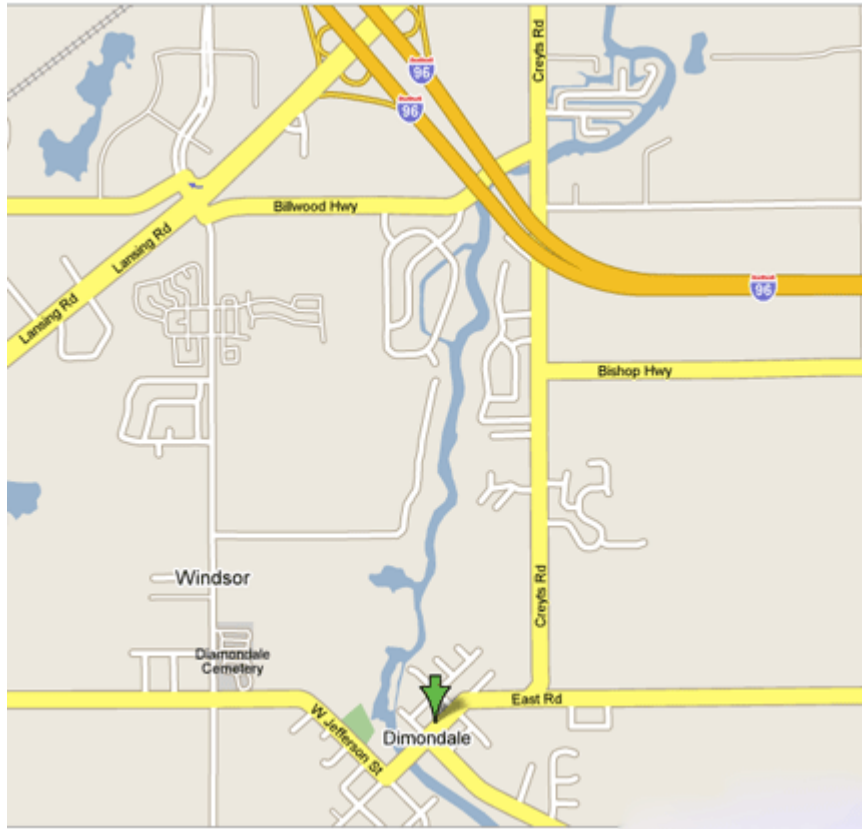

## First Presbyterian Church

P.O. Box 357

162 Bridge Street

Dimondale, MI 48821

517 646-6183

### Driving Directions

- From I-96, take the Lansing Rd South (exit number 98A.)
- Merge onto Lansing Rd.
- Turn left onto N Canal Rd.
- Turn Left onto Windsor HWY. Windsor HWY becomes E Jefferson St.
- Turn left onto S Bridge St.
- End at 162 N Bridge St