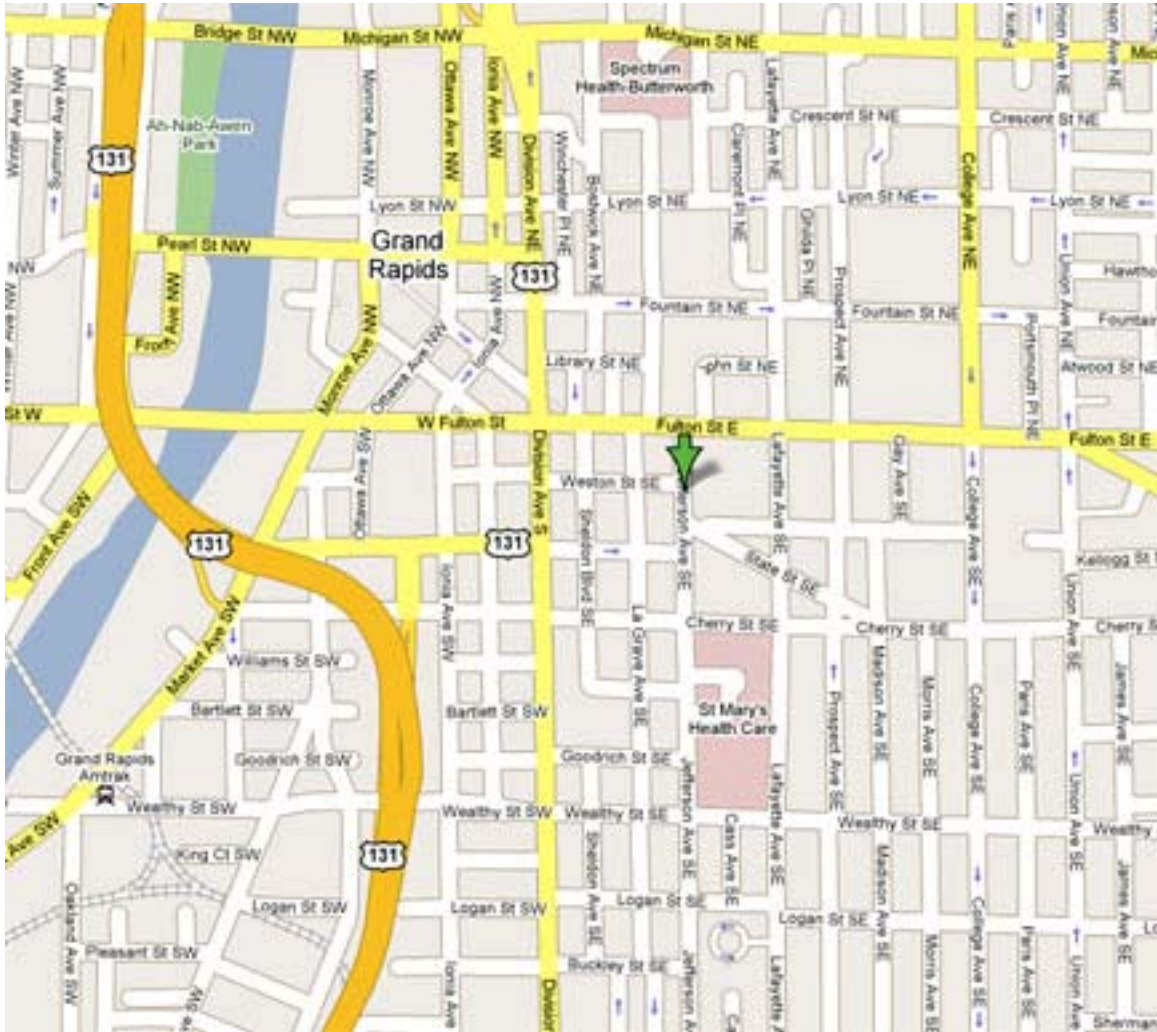

Westminster Presbyterian Church
47 Jefferson SE
Grand Rapids, MI 49503
616 456-1456

Driving Directions

N Take US-131 S. Take exit 85A for Market Ave. Turn left at Market Ave SW. Turn right at W Fulton St. Turn right at Jefferson Ave SE

S Take US-131 N. Take exit 84B for I-131-BR toward Downtown. Turn right at Oakes St SW. Turn left at Division Ave. Turn right at Fulton St. Turn right at Jefferson Ave SE