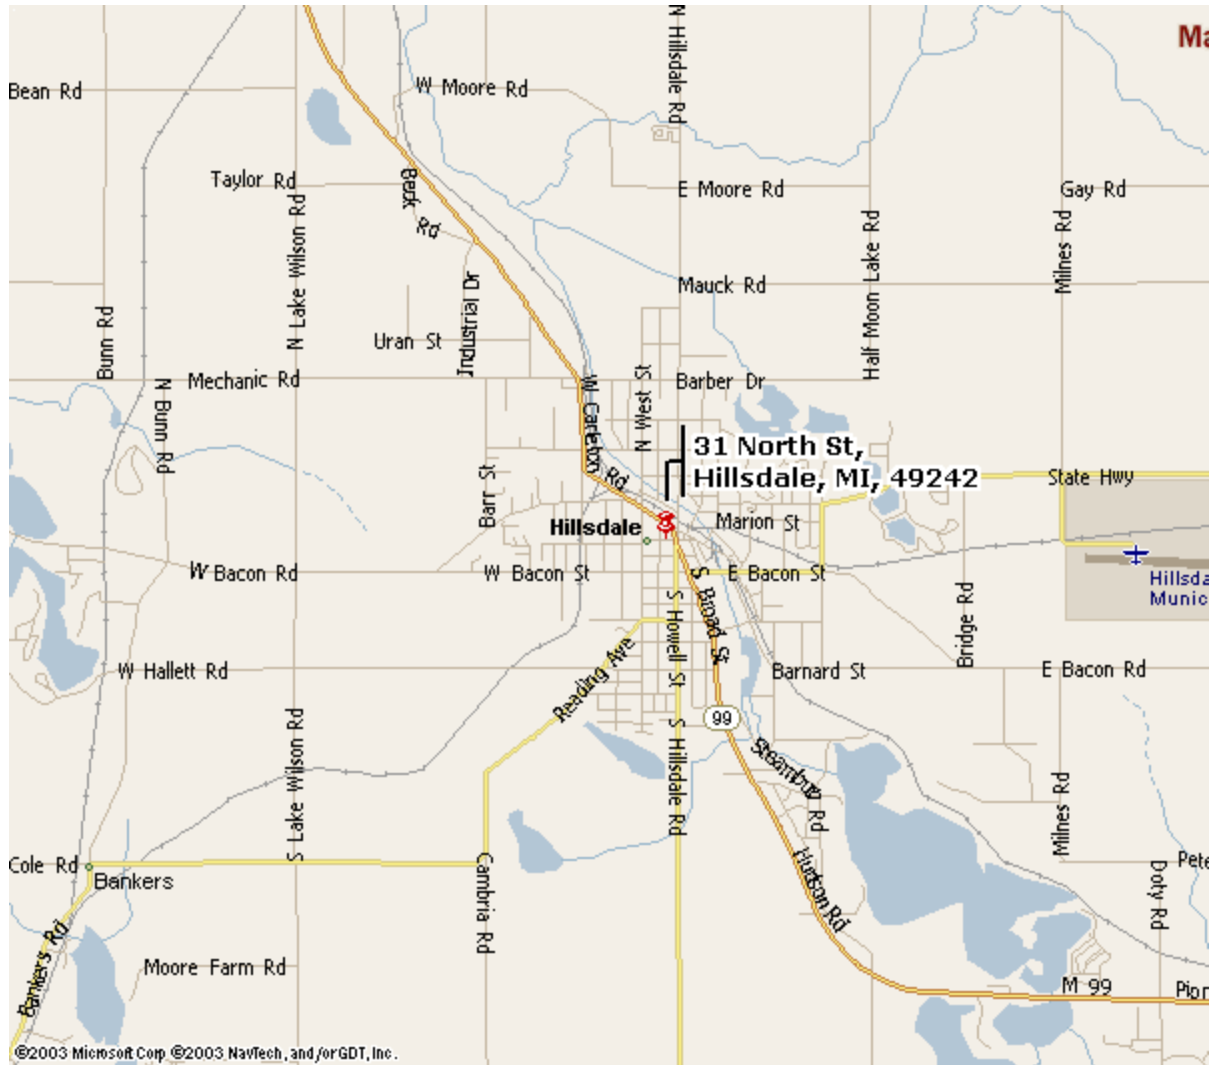

First Presbyterian Church

31 North Street
Hillsdale, MI 49242
517 437-2580

Driving Directions

N Take SR-99 south, turning right onto North St.

S Take SR-34 N, merge right onto SR-99. After just under 5.5 miles, turn left onto North St.

E Take US-12 (Chicago Rd.) S/SW. Then merge left onto SR-99. In Approx. 5 miles, turn right onto North St.

W Take US-12 (Chicago Rd.) E. Merge right onto SR-99. In approx. 5 miles, turn right onto North St.