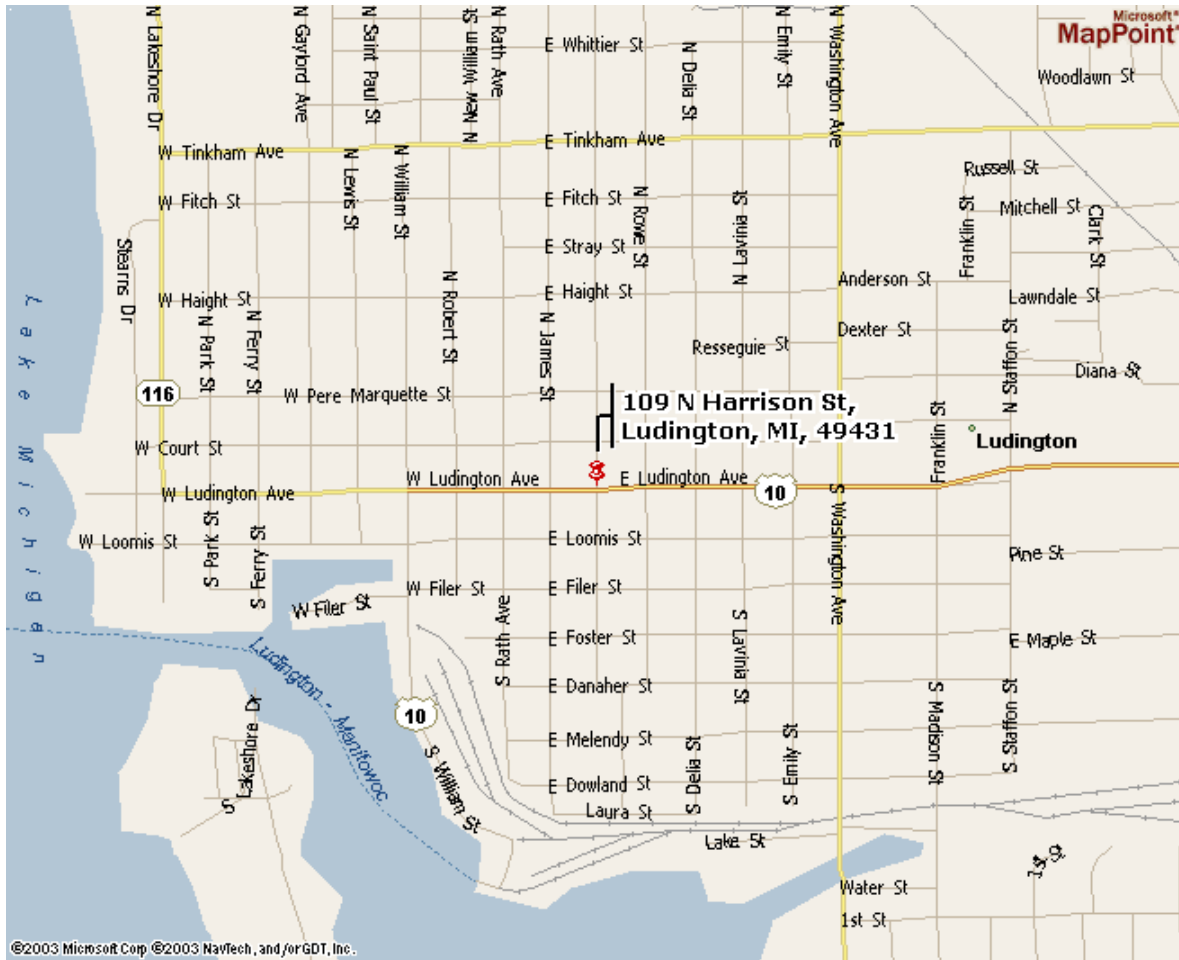

Community Church
 109 North Harrison Street
 Ludington, MI 49431
 231 843-9275

Driving Directions

N: Take US-31 S. Turn left onto US-31/Scottville Rd N. Turn right onto US-31/US-10/Ludington Ave. Continue to follow US-10/Ludington Ave. Turn right onto N Harrison St.

S: Take I-96 W via exit number 89- on the left- toward Alpine Ave /Newago /Muskegon. Merge onto US-31 N via exit number 1B toward Ludington. Merge onto US-10/Ludington Ave toward Muskegon/Ludington. Turn right onto N Harrison St.

E: Take US-10 W toward Ludington. Turn slight right onto Michigan Ave/MI-37/US-10. Continue to follow MI-37/US-10. Turn left onto US-10/Ludington Ave. Turn right onto N Harrison St.