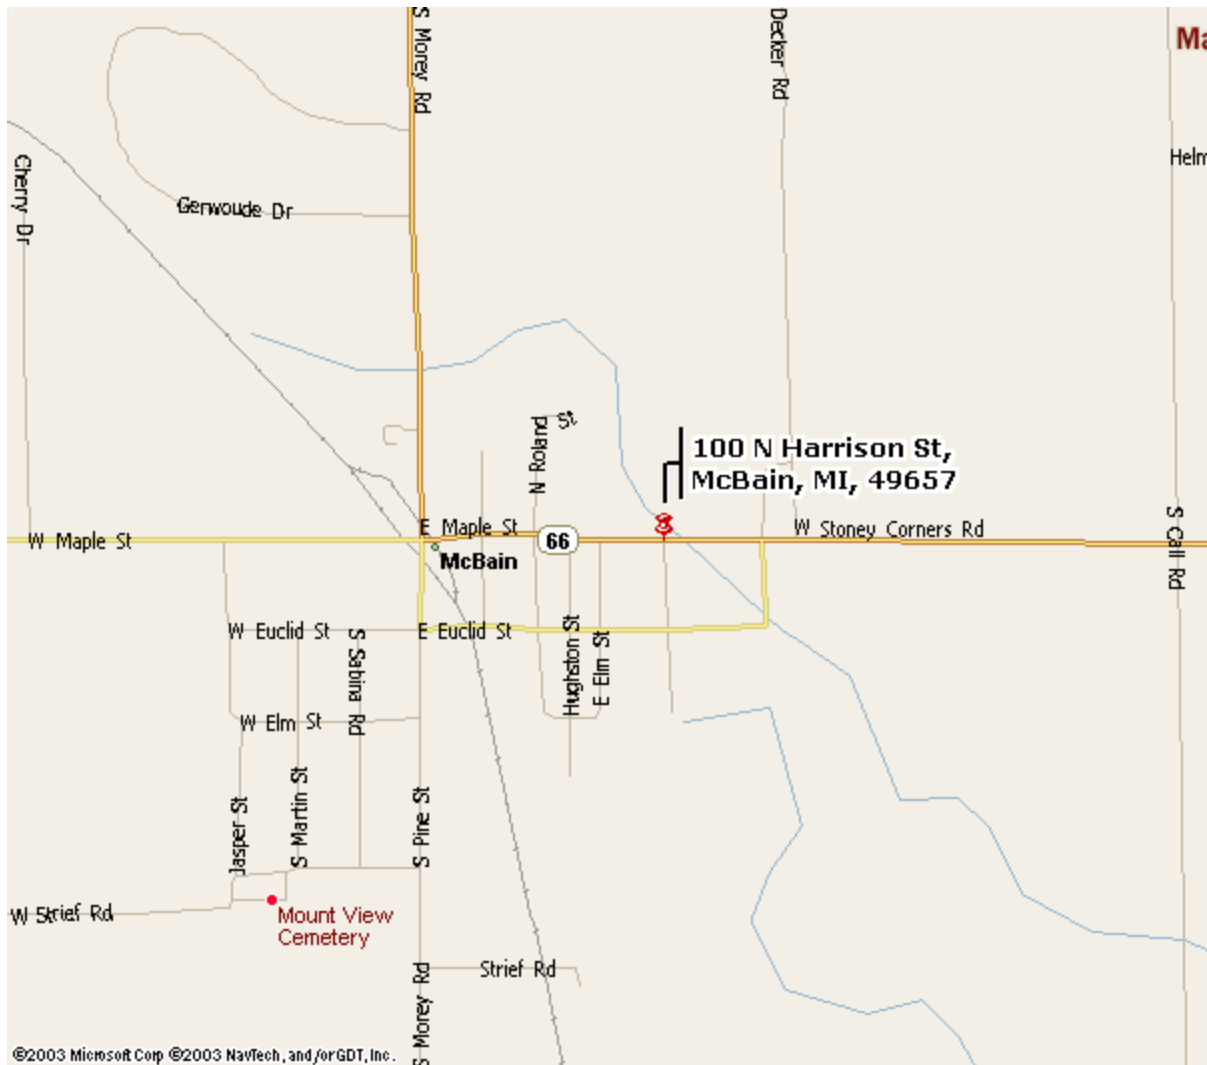

First Presbyterian Church

100 Harrison
McBain, MI 49657
231 825-2162

Driving Directions

N: Take US-131 S. Take the M-55 exit- exit number 180- toward Lake City. Turn left onto E Division St. Turn right onto S Morey Rd. Turn left onto W Maple St. Turn right onto N Harrison St.

S: Take US-131 N toward Cadillac. Take the M-115 exit- exit number 176- toward Frankfort/Clare. Turn right onto MI-115. Turn left onto McBain Rd/E 48 Rd. McBain Rd/E 48 Rd becomes W Stoney Corners Rd. W Stoney Corners Rd becomes W Maple St. Turn right onto N Harrison St.