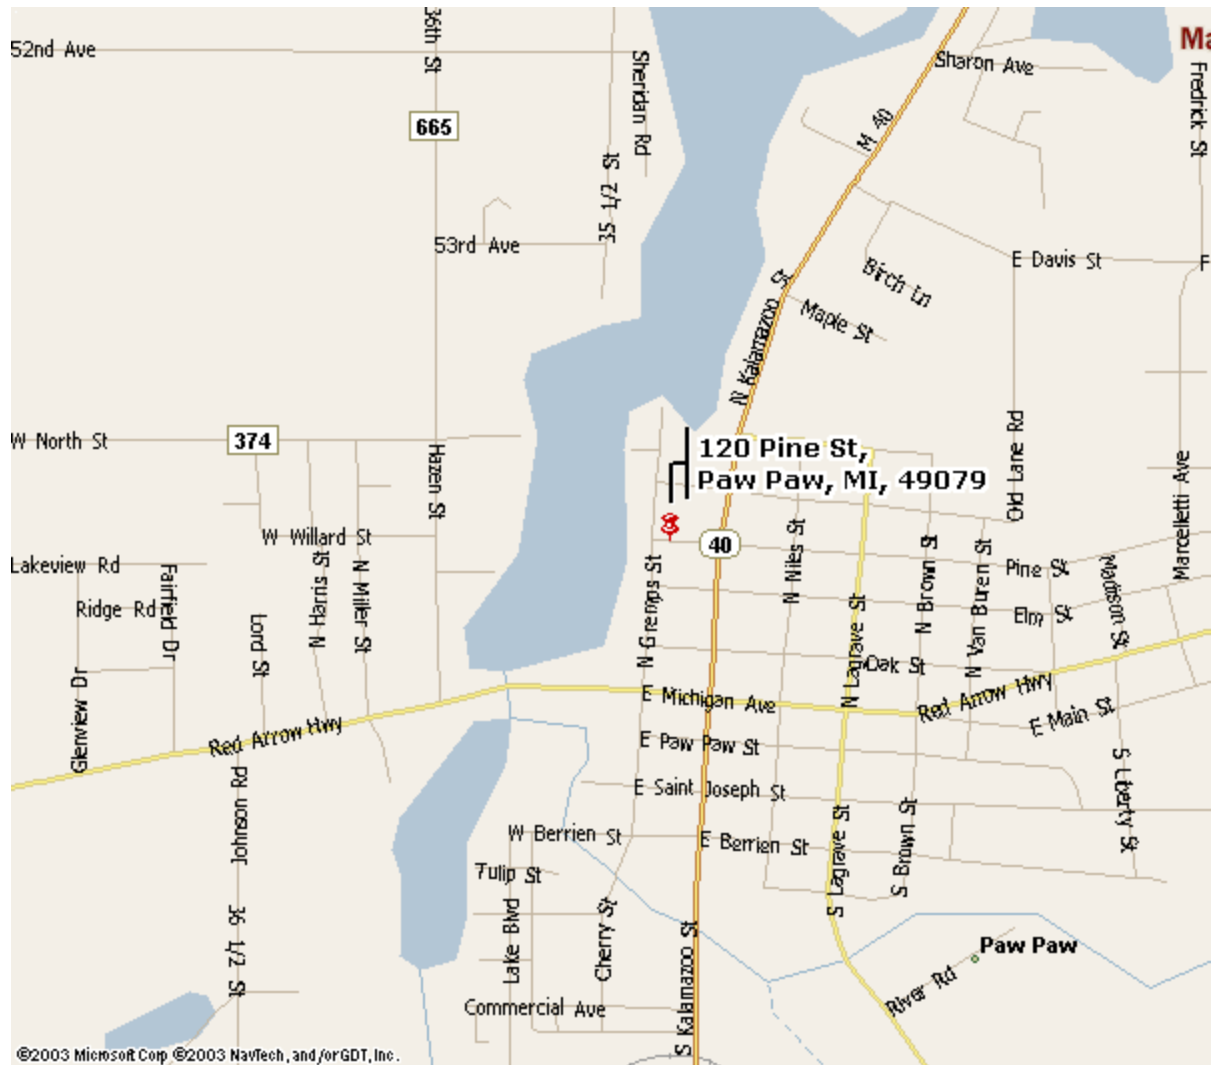

First Presbyterian Church

120 Pine Street

Paw Paw, MI 49079

269 657-3111

Driving Directions

N: Take US-131 S toward Kalamazoo. Merge onto I-94 W via exit number 34B toward Chicago. Take the M-40 exit- exit number 60- toward Lawton/Paw Paw. Turn right onto MI-40. Turn left onto Pine St.

S: Take US-31 N toward Niles MI. Merge onto I-94 E. Take the M-40 exit- exit number 60- toward Lawton/Paw Paw. Turn left onto MI-40. Turn left onto Pine St.

E: Take I-94 W via the exit- on the left- toward Chicago. Take the M-40 exit- exit number 60- toward Lawton/Paw Paw. Turn right onto MI-40. Turn left onto Pine St.