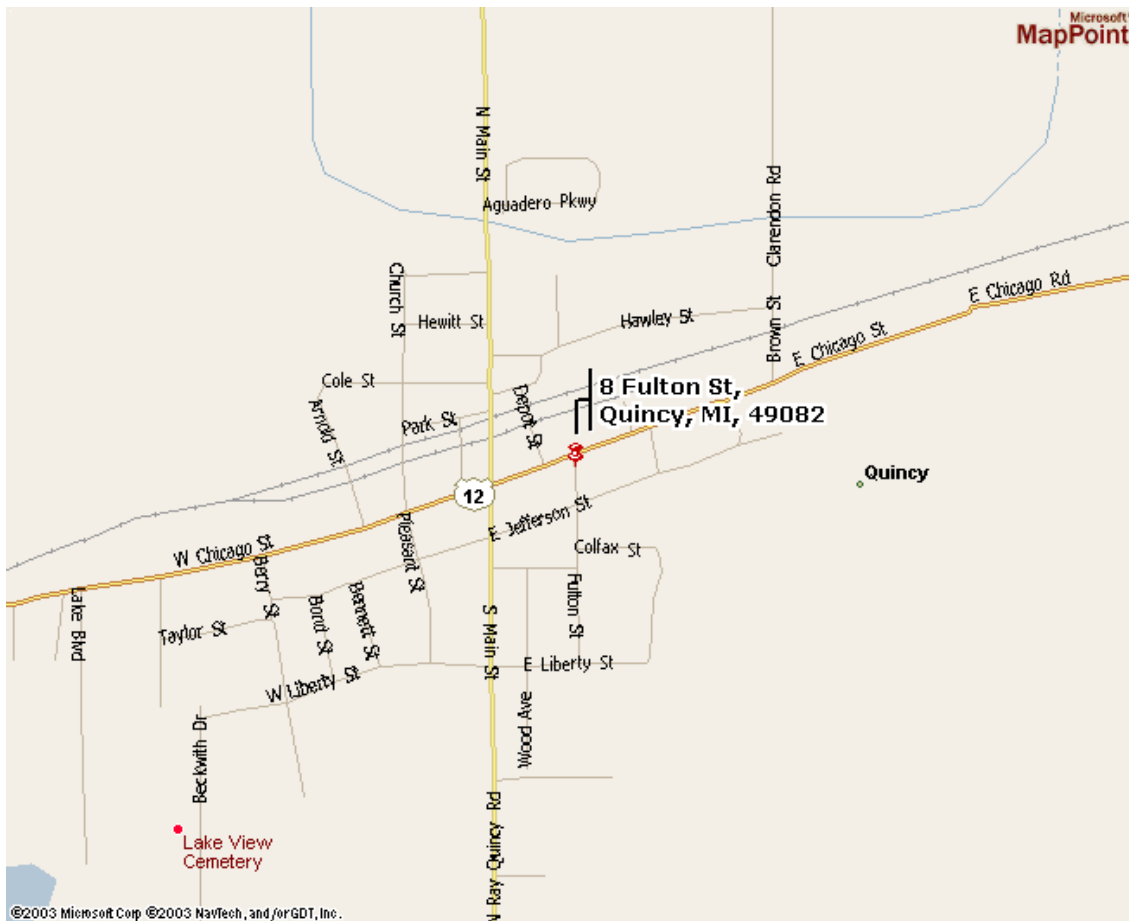

Union Church
8 Fulton Street
Quincy, MI 49082
517 639-9545

Driving Directions

N: Take I-69 S via the exit- on the left- toward Ft Wayne/Detroit. Take the US-12/I-69-BL exit- exit number 13- toward Quincy/Coldwater. Turn left onto I-69 BL/US-12/E Chicago St. Continue to follow US-12. Turn right onto Fulton St.

S: Take I-69 N toward LANSING. Continue as above.

E: Take I-94 W via the exit- on the left- toward Chicago. Take the exit- exit number 181A- toward US-12/Saline. Merge onto W Michigan Ave. W Michigan Ave becomes US-12. Turn left onto Fulton St.

W: Take I-94 E toward Detroit. Merge onto I-69 S via exit number 108 toward Marshall/Ft. Wayne. Take the US-12/I-69-BL exit- exit number 13- toward Quincy/Coldwater. Turn left onto I-69 BL/US-12/E Chicago St. Continue to follow US-12. Turn right onto Fulton St.