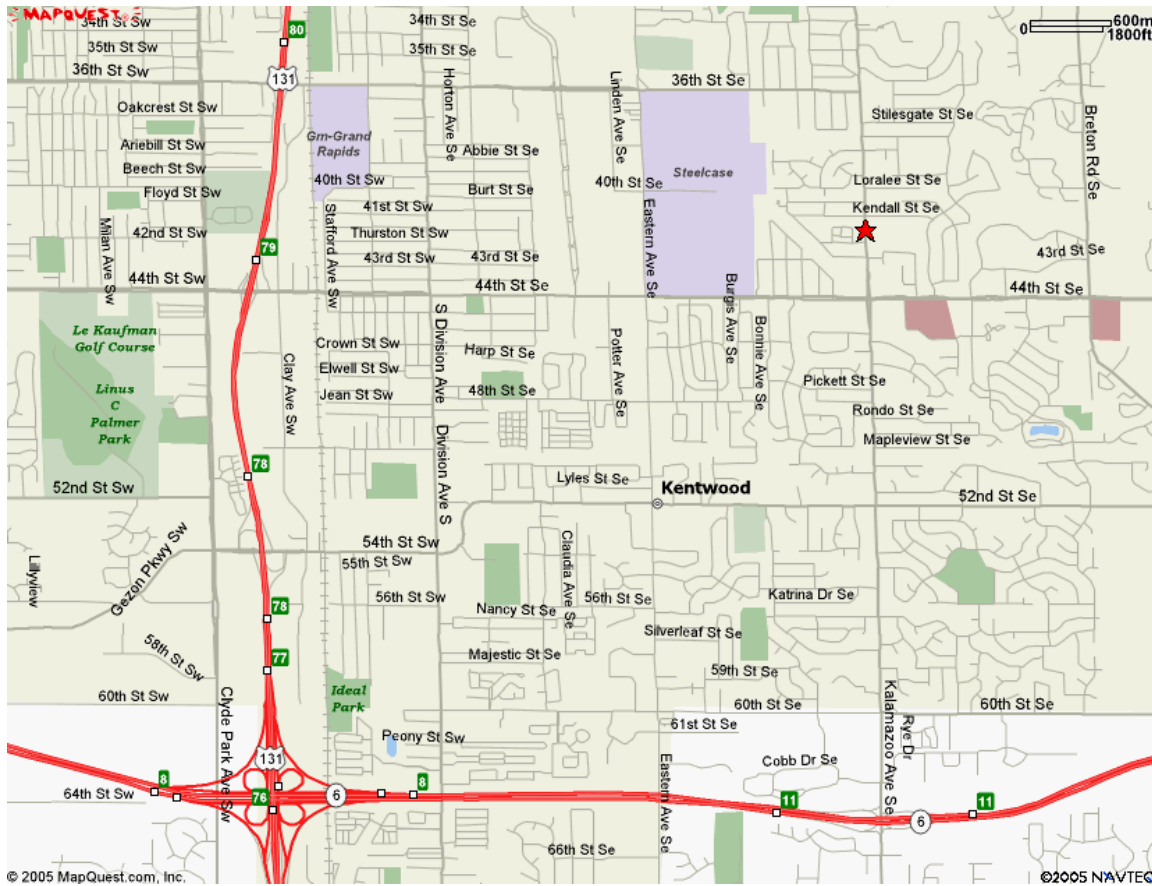

**John Knox Presbyterian Church**  
4150 Kalamazoo SE  
Grand Rapids, MI 49508  
616 455-5060

**Driving Directions**

**N** US-131 South, exit 79, turn left 36th Street 2.5 mi. then right onto Kalamazoo, .5 mi to church (on left)

**S** US-131 North, exit 76 onto M-6 East, take exit 11, Kalamazoo North.

**W** Take I-196 East to M-6, exit 11 Kalamazoo Ave North, 3 miles. Church is on right (.25 miles north of 44<sup>th</sup> st)

**E** Take I-96 West to M-6, exit 11 Kalamazoo Ave North, 3 miles. Church is on right (.25 miles north of 44<sup>th</sup> st)