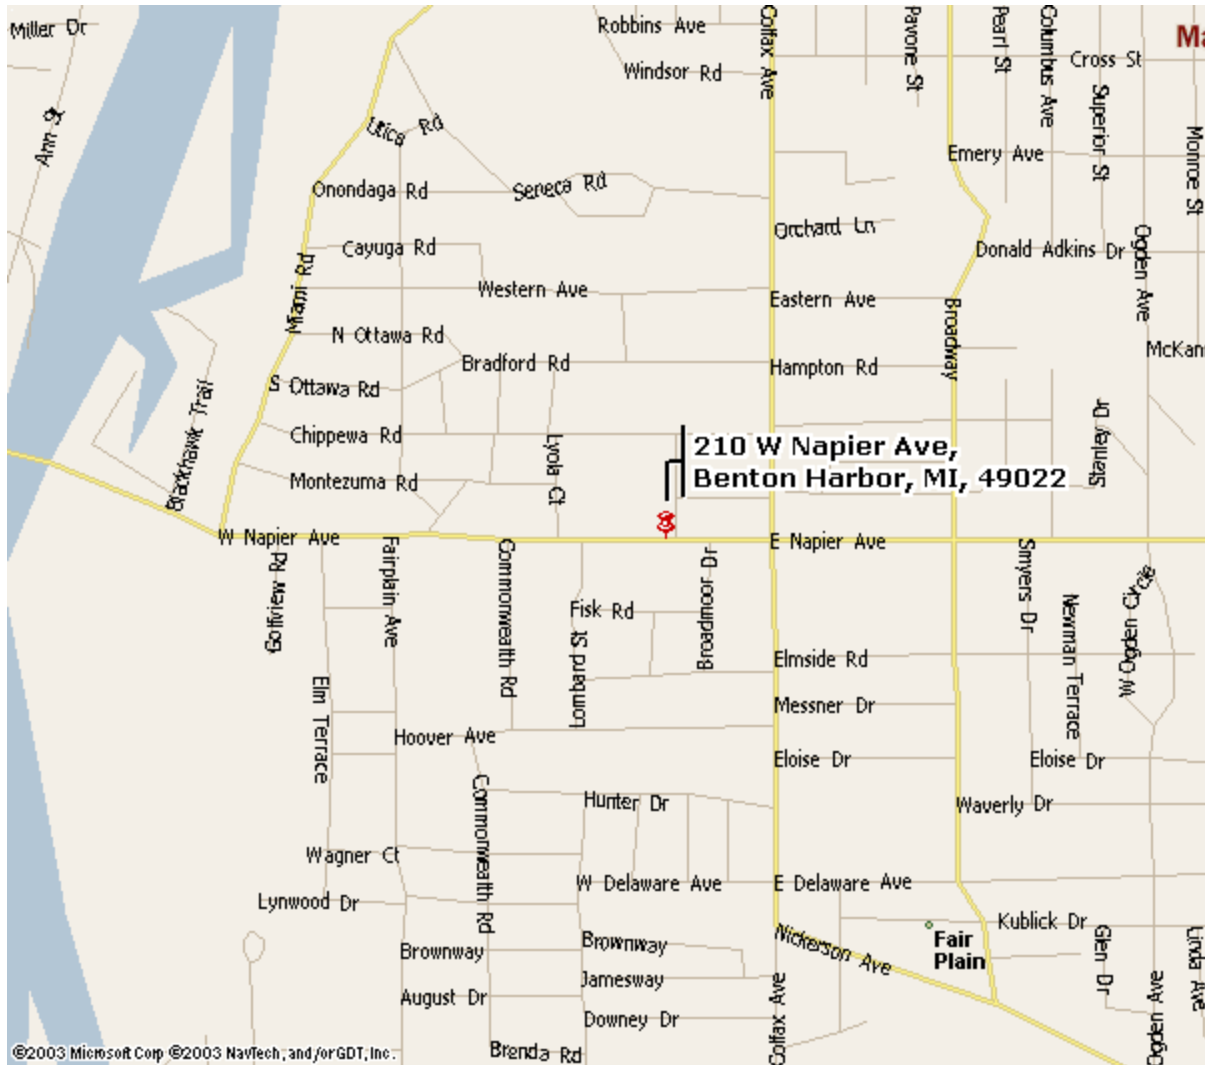

Fairplain Presbyterian Church

210 West Napier

Benton Harbor, MI 49022

269 925-0041

Driving Directions

From the east or west

- Take I-94 and get off at Exit #30 (Napier Avenue).
- Go west 2 miles on Napier Avenue until you come to the 5th light which is Colfax Avenue.
- The street immediately west of Colfax Avenue is Broadmoor.
- Turn left onto Broadmoor.
- Parking for the church is in back.

From the north (via I-196)

- Take I-196 south to I-94 and take exit at I-94 West.
- Continue the directions listed above.